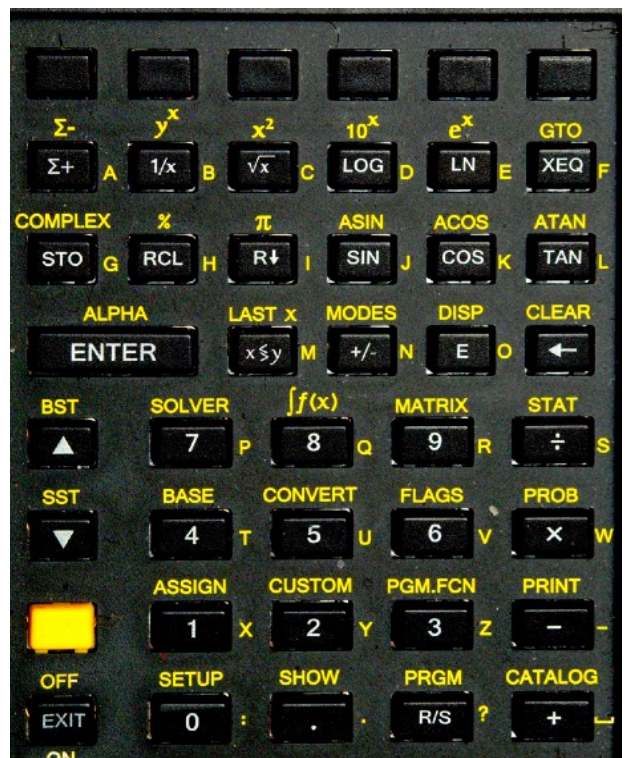

C43 L1 Simulator OLD with change path

C43 L1 Simulator NEW

C43 L42 Simulator OLD with change path

C43 L42 Simulator NEW

C43 L42 Simulator, with NO Blues

Real DM42