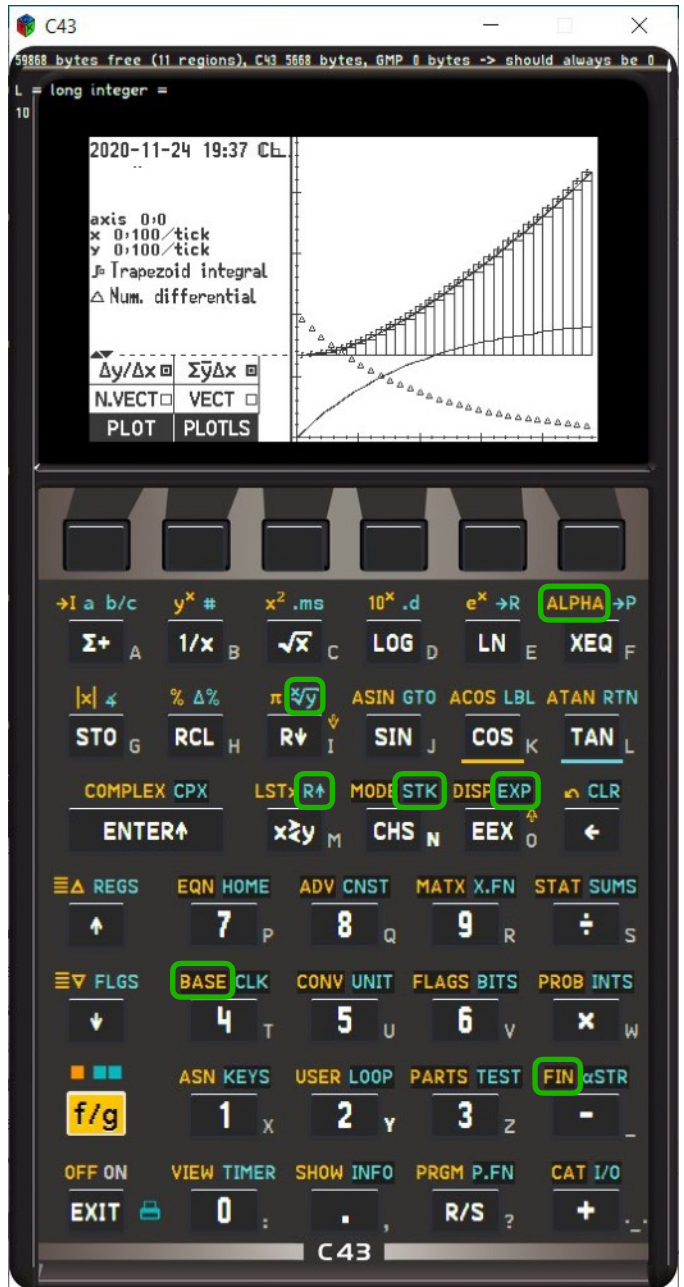

C43 L1 Simulator OLD with change path

C43 L1 Simulator NEW

C43 L42 Simulator OLD with change path

C43 L42 Simulator NEW

C43 L42 Simulator, with NO Blues

Real DM42